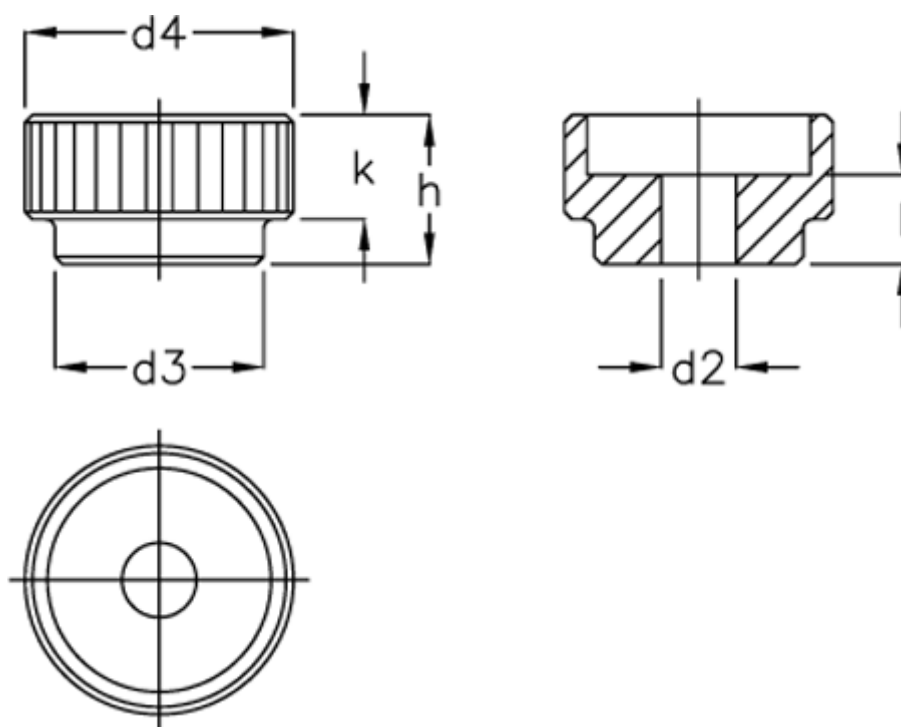

Article number: 20708002

Description: E+G Knurled nut DIN 6303-B6-A
A without dowel hole

Measures

$d2 = B 6$

$d3 = 16$

$d4 = 24$

$h = 14$

$k = 10$